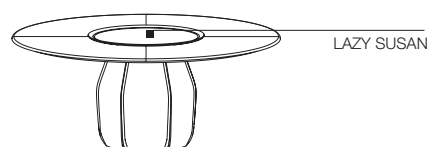

CEMENT GROUT BASE

Internal structure in metal with cement counterweights. External block made of moulded structural polyurethane with manually applied cement composite finish.

TABLE TOP

Medium density fibreboard panel veneered in Eucalyptus (*Eucalyptus globulus*) or Oak (*Quercus*) or hand-finished in cement composite.

LAZY SUSAN

In folded aluminium sheet veneered in Eucalyptus (*Eucalyptus globulus*) or Oak (*Quercus*). Hardware for rotation mechanism in different materials.

DATASHEET

REGISTERED
DESIGN

IX.2018

DIMENSIONS