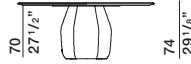

round table

ATA01

Ø 160
Ø 63"

ATA02

Ø 180
Ø 70 7/8"

diagram of wood pieces
table top

round table

with Lazy Susan Ø 85 - 33 1/2"