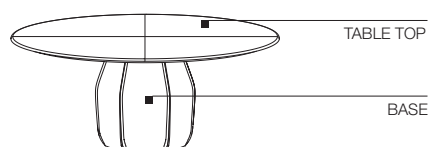

CEMENT GROUT BASE

Internal structure in metal with cement counterweights. External block made of moulded structural polyurethane with manually applied cement composite finish.

TABLE TOP

Medium density fibreboard panel veneered in Eucalyptus (*Eucalyptus globulus*) or Oak (*Quercus*) or hand-finished in cement composite.

LAZY SUSAN

In folded aluminium sheet veneered in Eucalyptus (*Eucalyptus globulus*) or Oak (*Quercus*). Hardware for rotation mechanism in different materials.

DATASHEET

REGISTERED
DESIGN

IX.2018

DIMENSIONS

round table

ATA01

Ø 160
Ø 63"

ATA02

Ø 180
Ø 70 7/8"

diagram of wood pieces
table top

round table

with Lazy Susan Ø 85 - 33 1/2"