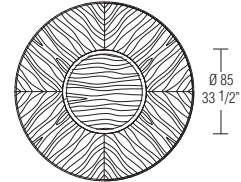

round table

ATA01

Ø 160
Ø 63"

ATA02

Ø 180
Ø 70 7/8"

diagram of wood pieces
table top

round table

with Lazy Susan Ø 85 - 33 1/2"

ATA11

Ø 160
Ø 63"

ATA12

Ø 180
Ø 70 7/8"

diagram of wood pieces
top with Lazy Susan

Molteni & C

3—
3

DATASHEET