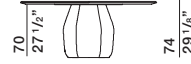

ATA12

Ø 180
Ø 70 7/8"