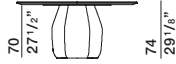

DIMENSIONS

round table

ATA01

Ø 160
Ø 63"